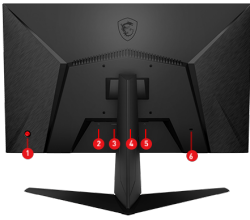

Nota	Display Port: 1920 x 1080 (Up to 170Hz) HDMI™: 1920 x 1080 (Up to 144Hz) Adobe RGB, DCI-P3 and sRGB follow CIE1976 Standard
Ajustes (Giro)	N/A
Portas USB	N/A
Função PIP / PBP	N/A
Suporte HDR	N/A
Ajustes (Altura)	N/A

CONNECTIONS

1. 5-way joystick navigator
2. DC jack
3. 2 x HDMI™ (1.4b)
4. 1 x Display Port (1.2a)
5. Headphone out
6. Kensington lock