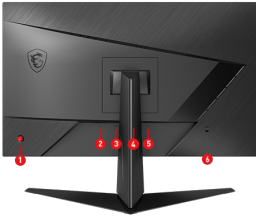

CONNECTIONS

1. 5-way joystick navigator
2. DC jack
3. 2 x HDMI™ (1.4b)
4. 1 x Display Port (1.2a)
5. Headphone out
6. Kensington lock