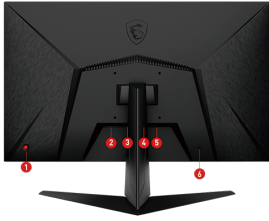

CONNECTIONS

1. 5-way joystick navigator
2. DC jack
3. 2 x HDMI™ (2.0b)
4. 1 x Display Port (1.2a)
5. Headphone out
6. Kensington lock