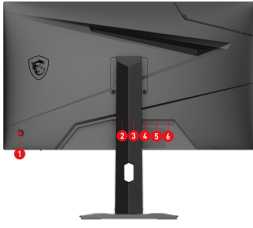

CONNECTIONS

1. 5-way joystick navigator
2. DC jack
3. Earphone out
4. 2x HDMI™ (2.0b)
5. 1x Display Port (1.4a)
6. Type-C (65W PD Charging)