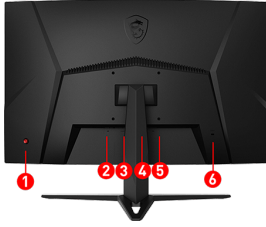

Game colors and details will look more realistic and refined, to push game immersion to its limits.

Frameless Design

With the narrow bezel, you will not even notice the monitor at all in the heat of the moment.

Tipo de painel VA

CONNECTIONS

1. 5-way joystick navigator
2. 1x DC Jack
3. 2x HDMI™ (2.0b)
4. 1x Display Port (1.2a)
5. 1x Earphone out
6. 1x Kensington lock