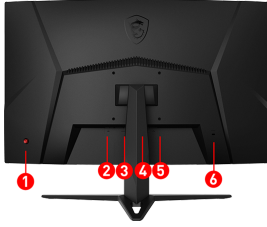

Soporte HDR

HDR Ready

CONNECTIONS

1. 5-way joystick navigator
2. 1 x DC Jack
3. 1 x Display Port 1.2a
4. 2 x HDMI™ 2.0
5. 1 x Earphone out
6. 1 x Kensington lock