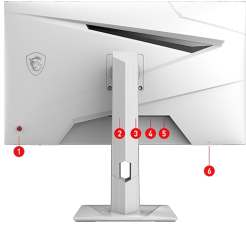

CONNECTIONS

1. 5-Way Joystick Navigator
2. HDMI™ 2.1 (FHD@180Hz)
3. Display Port 1.2a
4. Earphone Out
5. DC-in
6. Kensington Lock