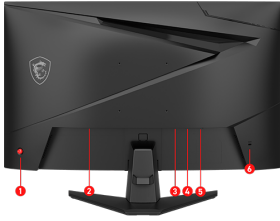

CONNECTIONS

1. 5-Way Navigator
2. 2x HDMI™ 2.0b (WQHD@144Hz)
3. DisplayPort 1.4a (HBR3)
4. Headphone-out
5. AC-in
6. Kensington Lock