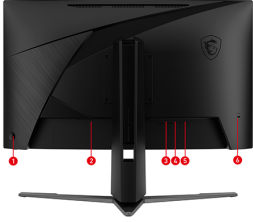

Display Port: 2560x1440 (Up to 180Hz)
HDMI™ 2.0: 2560x1440 (Up to 144Hz)

Nota

*Adobe RGB, DCI-P3 and sRGB follow
CIE1976 Standard

Suporte HDR

HDR Ready

Função PIP / PBP

N/A

CONNECTIONS

1. 5-Way Joystick Navigator
2. AC-in
3. 2 x HDMI™ (2.0b)
4. DisplayPort (1.4)
5. Headphone out
6. Kensington Lock