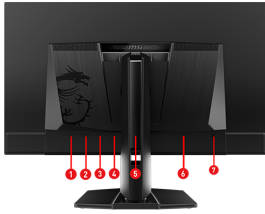

VESA DisplayHDR True Black 500

It has passed the VESA DisplayHDR True Black 500 Certification, meaning it can provide a display with the most realistic colors.

Ajustes (Inclinação)	-5° ~ 15°
Ajustes (Giro)	-30° ~ 30°
Ajustes (Altura)	0 ~ 110 mm
Nota	HDMI™: 3840 x 2160 (Up to 240Hz) DisplayPort: 3840 x 2160 (Up to 240Hz) Support: HDMI™ CEC, PIP/PBP; Non Support: KVM
Suporte HDR	VESA DisplayHDR True Black 500
Accessories	1x DisplayPort Cable (1.4), 1x Power Cord (C13), 1x Quick Guide, 4x VESA Wall Mount Screw, 1x Fiber Cloth, 1x Color Report

CONNECTIONS

1. Earphone out
2. 2 x HDMI™ 2.1 (UHD@240Hz)
3. Display Port 1.4a
4. USB Type-C (PD 15W)
5. 5-way Joystick Navigator
6. AC-in
7. Kensington lock