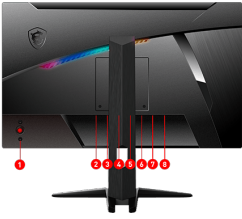

Ajustes (Altura)	0 ~ 100mm
Nota	Display Port: 2560x1440 (Up to 170Hz) HDMI™: 2560x1440 (Up to 144Hz) *sRGB and DCI-P3 follow CIE1976 standard
Suporte HDR	HDR Ready
Função PIP / PBP	N/A

CONNECTIONS

1. 5-Way Joystick Navigator
2. 1 x Power Jack
3. 1 x DisplayPort (1.2a)
4. 2 x HDMI™ (2.0b)
5. 1 x USB Type C (DisplayPort Alternate)
6. 1 x Earphone out
7. 1 x USB 2.0 Type B
8. 2 x USB 2.0 Type A