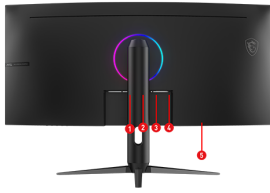

Ajustes (Altura)	0 ~ 90 mm
Nota	DisplayPort: 3440 x 1440 (Up to 180Hz) HDMI™ 2.0b: 3440 x 1440 (Up to 100Hz)
Suporte HDR	HDR Ready
Função PIP / PBP	Yes

CONNECTIONS

1. 2 x HDMI™
  2.0b(UWQHD@100Hz)
2. Display Port 1.4a
3. Earphone out
4. DC-in
5. Kensington Lock