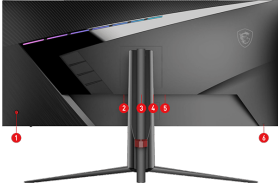

Ajustes (Altura)	0 ~ 100mm
Nota	Display Port: 3440 x 1440 (Up to 180Hz) HDMI™ : 3440 x 1440 (Up to 100Hz) *Adobe RGB, DCI-P3 and sRGB follow CIE1976 Standard
Suporte HDR	HDR Ready
Função PIP / PBP	N/A

CONNECTIONS

1. 5-Way Joystick Navigator
2. 2 x HDMI™ (2.0b)
3. DisplayPort (1.4a)
4. 1 x Earphone out
5. DC Power jack
6. Kensington lock