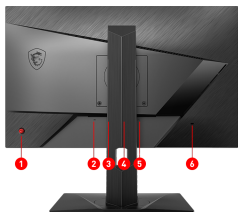

CONNECTIONS

1. 5-way joystick navigator
2. DC Jack
3. 2x HDMI™ (1.4)
4. 1x Display Port (1.2a)
5. 1x Earphone out
6. Kensington lock