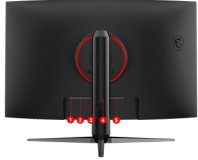

Ajustes (Inclinação)	-5° ~ 20°
Frequência de sinal	90.9-251.1KHz(H) / 48-165Hz(V)
Montagem VESA	75 x 75 mm

CONNECTIONS

1. 1x Power Jack
2. 1x HDMI™ (2.0b)
3. 1x HDMI™ (2.0b)
4. 1x DisplayPort (1.2a)
5. 1x Earphone out