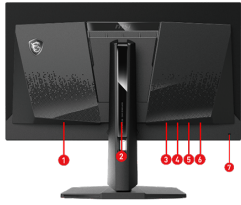

CONNECTIONS

1. AC-in
2. 5-way Joystick Navigator
3. 2x HDMI™ 2.1 (WQHD@280Hz)
4. DisplayPort 1.4a (HBR3)
5. Type-C (DP alt.) w/ 15W PD
6. Headphone-out
7. Kensington lock