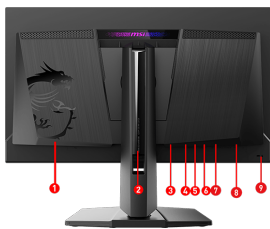

Gaming Intelligence APP

Customize and set the ultimate monitor modes with keyboard & mouse in a very easy way. Easily activate useful function in game and take advantages.

Type-C 90W PD

Built-in an USB Type-C connection with 90W power delivery allows you to effortlessly connect to and charge your devices.

CONNECTIONS

1. AC-in
2. 5-way Joystick Navigator
3. 2x HDMI™ 2.1 (WQHD@500Hz)
4. DisplayPort 2.1a (UHBR20)
5. USB Type-C (98W PD)
6. USB Type-B
7. 2x USB Type-A
8. Headphone-out
9. Kensington lock