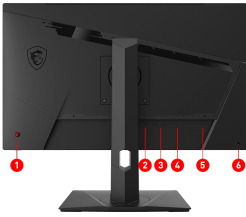

## CONNECTIONS

1. 5-way joystick navigator
2. 1x Display Port (1.2)
3. 2x HDMI™ (2.0b)
4. Earphone out
5. DC jack
6. Kensington lock