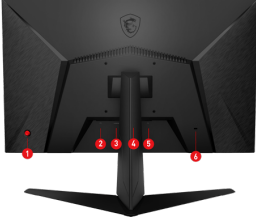

See every detail clearly in the dark, helping you find and attack enemies before they notice.

Wide Color Gamut

Game colors and details will look more realistic and refined, to push game immersion to its limits.

CONNECTIONS

1. 5-way joystick navigator
2. DC jack
3. 2 x HDMI™ (2.0b)
4. 1 x Display Port (1.2a)
5. Headphone out
6. Kensington lock