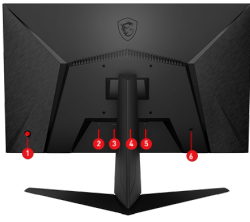

Audio ports	1x Earphone out
Video ports	1x HDMI™ (Supports FHD@100Hz as specified in HDMI™ 1.4b) 1x DP (Supports FHD@100Hz as specified in DisplayPort 1.2a)
Display Colors	16.7M
Surface Treatment	Anti-glare
Active Display Area (mm)	527.04(H) x 296.46(V)
Adjustment (Tilt)	-5° ~ 20°

CONNECTIONS

1. 5-way joystick navigator
2. DC jack
3. 1 x DisplayPort (1.2a)
4. 1 x HDMI™ (1.4b)
5. Headphone out
6. Kensington lock