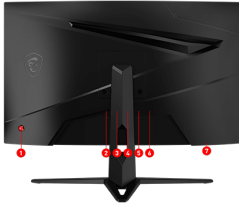

SPECIFICATIONS

Brightness (nits)	250
ACTIVATED RANGE	48Hz-180Hz
DYNAMIC REFRESH RATE TECHNOLOGY	Adaptive sync
Adobe RGB / DCI-P3 / sRGB	85% / 81% / 108%
Dimension (W x D x H)	537.4 x 215.6 x 414.7 mm 537.4 x 88.4 x 319.7 (without stand)
Carton Dimension (W X D X H)	WW carton: 614 x 182 x 416 mm Outer: 629 x 196 x 440 mm
Panel Size	24"
Aspect ratio	16:9
Pixel Pitch (H x V)	0.27156(H)x0.27156(V)
Refresh Rate	180Hz
Response time	1ms (MPRT)
Viewing angle	178° (H) / 178° (V)
Curved	1500R
Contrast Ratio	3000:1
Frameless Design	Yes
Weight	3.3kg / 4.9kg 2.65kg (without stand)
Signal Frequency	53~200KHz(H) / 48~180Hz(V)
Surface Treatment	Anti-glare
Panel Type	VA
PIP / PBP Function	N/A
DCR	100000000:1
Active Display Area (mm)	521.395(H)x293.284V)
Video ports	2x HDMI™ (Supports 1920 x 1080 P@180Hz as specified in HDMI™ 2.0b) 1x DP (Supports 21920 x 1080 P@180Hz as specified in DisplayPort 1.2a)
Display Colors	16.7M
Adjustment (Tilt)	-5° ~ 20°
Audio ports	1x Earphone out
Kensington Lock	Yes
VESA Mounting	75x75mm
Power Input	100~240V, 50~60Hz
Note	Display Port: 1920x1080 (Up to 180Hz) HDMI: 1920x1080 (Up to 180Hz) *sRGB and DCI-P3 follow CIE1976 standard

Power Type

External Adaptor 12V 3A

CONNECTIONS

1. 5-way joystick navigator
2. 1 x HDMI (2.0b)
3. 1 x HDMI (2.0b)
4. 1 x DisplayPort (1.2a)
5. 1 x Earphone out
6. 1 x Power Jack