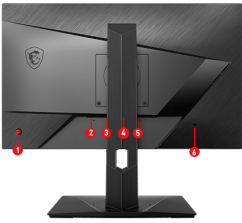

SPECIFICATIONS

Brightness (nits)	250
ACTIVATED RANGE	48 to 170Hz
DYNAMIC REFRESH RATE TECHNOLOGY	FreeSync Premium
Color Bit	8 Bits
Adobe RGB / DCI-P3 / sRGB	86.52% / 81.64% / 102.58%
Dimension (W x D x H)	540.2 x 233.7 x 399.2 mm 540.2 x 57.1 x 328.2 mm (Without stand)
Panel Size	23.8" (60cm)
Aspect ratio	16:9
Pixel Pitch (H x V)	0.2745(H)x0.2745(V)
Refresh Rate	170Hz
Response time	1ms (MPRT)
Viewing angle	178° (H) / 178° (V)
Curved	Flat
Contrast Ratio	1100:1
Adjustment (Pivot)	-90° ~ 90°
Power consumption	On-mode: 18 (KWh/1000h) / Off-mode: 0.3 (KWh/1000h)
Console Mode	Support FHD@120Hz
Compatibility	PC, Mac, PS5™, PS4™, Xbox, Mobile, Notebook * All trademarks and the registered trademarks are the property of their respective owners.
Control	5-way OSD navigation joystick
Frameless Design	Yes
Weight	3.5kg / 5.1kg without Stand: 2.5kg
HDR Support	N/A
PIP / PBP Function	N/A
Adjustment (Height)	0 ~ 130 mm
USB ports	N/A
Panel Type	IPS
Active Display Area (mm)	527.04(H) x 296.46(V)
Adjustment (Swivel)	-45° ~ 45°
Note	Display Port: 1920 x 1080 (Up to 170Hz By DP Over Clocking) HDMI™: 1920 x 1080 (Up to 144Hz) Adobe RGB, DCI-P3 and sRGB follow CIE1976 Standard
Adjustment (Tilt)	-5° ~ 20°

CONNECTIONS

1. 5-way joystick navigator
2. DC jack
3. 2 x HDMI™ (1.4b)
4. 1 x Display Port (1.2a)
5. Headphone out
6. Kensington lock