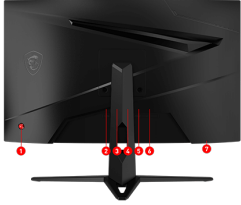

Frameless Design

With the narrow bezel, you will not even notice the monitor at all in the heat of the moment.

Kensington Lock Yes

CONNECTIONS

1. Power Button & Navi Key
2. 1 x HDMI™ (2.0b)
3. 1 x HDMI™ (2.0b)
4. 1 x DisplayPort (1.2a)
5. 1 x Earphone out
6. 1 x Power Jack
7. 1 x Kensington Lock