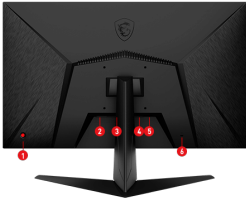

Experience smooth gaming with a blazing fast 100Hz refresh rate, that gives you the upperhand in fast moving games.

IPS

Wider viewing angles and the most realistic and accurate colors.

Audio ports	1 x Earphone out
Video ports	1 x HDMI™ (Supports FHD@100Hz as specified in HDMI™ 1.4b) 1 x DP (Supports FHD@100Hz as specified in DisplayPort 1.2a)
Display Colors	16.7M
Surface Treatment	Anti-glare
Active Display Area (mm)	596.736(H) x 335.664(V)
Adjustment (Tilt)	-5° ~ 20°

CONNECTIONS

1. 5-way joystick navigator
2. DC jack
3. 1 x Display Port (1.2a)
4. 1 x HDMI™ (1.4b)
5. Headphone out
6. Kensington lock