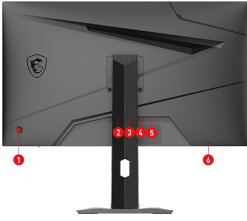

Video ports	2x HDMI™ (Supports FHD@180Hz as specified in HDMI™ 2.0) 1x DP (Supports FHD@180Hz as specified in DisplayPort 1.2a with overclocking)
DCR	100000000:1
Display Colors	16.7M
Surface Treatment	Anti-glare
Power Type	External Adaptor 12V 3A

CONNECTIONS

1. 5-way Joystick Navigator & Power Button
2. DC Jack
3. Headphone out
4. 2 x HDMI™ (2.0b)
5. Display (1.2a)
6. Kensington lock