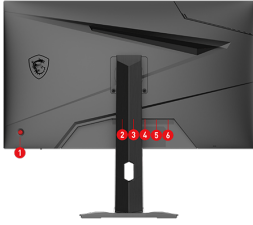

CONNECTIONS

1. 5-way joystick navigator
2. DC jack
3. Earphone out
4. 2x HDMI™ (2.0b)
5. 1x Display Port (1.4a)
6. Type-C (15W PD Charging)