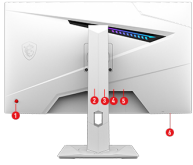

## CONNECTIONS

1. 5-way joystick navigator
2. DC jack
3. Earphone out
4. 2x HDMI™ (2.0b)
5. 1x Display Port (1.4)
6. Kensington lock