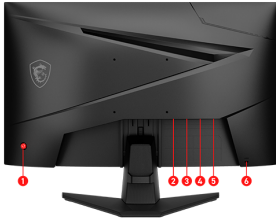

Adjustment (Height)	N/A
Note	HDMI: 1920 x 1080 (Up to 180Hz) DisplayPort: 1920 x 1080 (Up to 180Hz) Support: HDMI™ CEC; Non Support: KVM, PIP/PBP
HDR Support	HDR Ready
Accessories	1x HDMI™ Cable (2.0), 1x Power Cord (C13), 1x Quick Guide
SPEAKER	N/A

CONNECTIONS

1. OSD Button / 5-Way Navigator
2. HDMI™ 2.0b (FHD@180Hz)
3. DisplayPort 1.2a
4. Headphone-out
5. DC-in
6. Kensington Lock