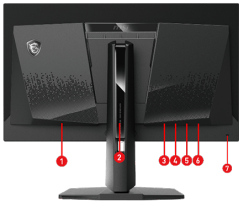

VESA Mounting	100 x 100 mm
Power Type	Internal Power Board
Power Input	100~240V, 50/60Hz
Signal Frequency	30~460KHz (H) / 48~280Hz (V)
Adjustment (Tilt)	-5° ~ 20°
Adjustment (Swivel)	-30° ~ 30°
Adjustment (Height)	0 ~ 110 mm
Note	HDMI™: 2560 x 1440 (Up to 280Hz) DisplayPort: 2560 x 1440 (Up to 280Hz) Type-C: 2560 x 1440 (Up to 280Hz) Support: HDMI™ CEC; Non Support: PIP/PBP, KVM
HDR Support	DisplayHDR True Black 400
Accessories	1x DisplayPort Cable (1.4a), 1x Power Cord (C13), 1x Quick Guide, 4x VESA Wall Mount Screw
Warranty	3 years (including panel burn-in)

CONNECTIONS

1. AC-in
2. 5-way Joystick Navigator
3. 2x HDMI™ 2.1 (WQHD@280Hz)
4. DisplayPort 1.4a (HBR3)
5. Type-C (DP alt.) w/ 15W PD
6. Headphone-out
7. Kensington lock