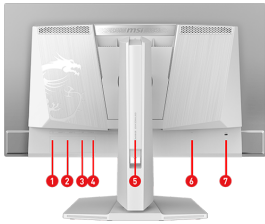

VESA CERTIFIED

VESA DisplayHDR True Black 400

It has passed the VESA DisplayHDR True Black 400 Certification, meaning it can provide a display with the most realistic colors.

Power Type	Internal Power Board
Power Input	100~240V, 50/60Hz
Signal Frequency	30~450.8KHz (H) / 48~280Hz (V)
Adjustment (Tilt)	-5° ~ 20°
Adjustment (Swivel)	-30° ~ 30°
Adjustment (Height)	0 ~ 110 mm
Note	Display Port: 2560 x 1440 (Up to 280Hz) HDMI™: 2560 x 1440 (Up to 280Hz) Type-C (DP alt.): 2560 x 1440 (Up to 280Hz) Support: HDMI™ CEC, PIP/PBP; Non Support: KVM
HDR Support	VESA DisplayHDR True Black 400
PIP / PBP Function	Yes
Accessories	1x DisplayPort Cable (1.4a), 1x Power Cord (C13), 1x Quick Guide, 4x VESA Wall Mount Screw
Warranty	3 years (including panel burn-in)

CONNECTIONS

1. Headphone-out
2. 2x HDMI™ 2.1 (WQHD@280Hz)
3. DisplayPort 1.4a (HBR3)
4. USB Type-C (15W PD)
5. 5-Way Navigator
6. AC-in
7. Kensington Lock