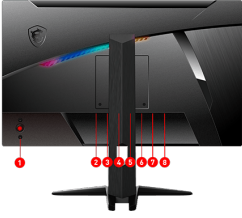

Kensington Lock	Yes
VESA Mounting	100 x 100 mm
Power Type	External Adaptor 20V 6A
Power Input	100~240V, 50/60Hz
Signal Frequency	91.2~386.2 KHz(H) / 48~240 Hz(V)

CONNECTIONS

1. 5-Way Joystick Navigator
2. 1 x Power Jack
3. 1 x DisplayPort (1.4a)
4. 2 x HDMI™ (2.0)
5. 1 x USB Type C (DisplayPort Alternate)
6. 1 x Earphone out
7. 1 x USB 2.0 Type B
8. 2 x USB 2.0 Type A