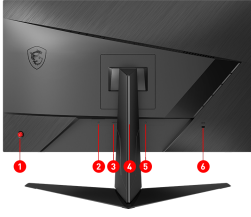

Wide Color Gamut

Game colors and details will look more realistic and refined, to push game immersion to its limits.

CONNECTIONS

1. 5-way joystick navigator
2. DC Jack
3. 2x HDMI™ (1.4)
4. 1x Display Port (1.2a)
5. 1x Earphone out
6. Kensington lock
- 7.