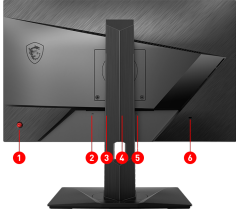

CONNECTIONS

1. 5-way joystick navigator
2. DC Jack
3. 2x HDMI™ (1.4)
4. 1x Display Port (1.2a)
5. 1x Earphone out
6. Kensington lock