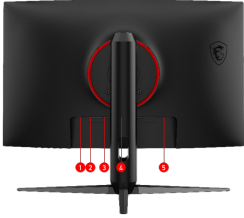

DCR	100000000:1
Power Input	100~240V, 50~60Hz

CONNECTIONS

1. 1x HDMI™ (2.0b)
2. 1x HDMI™ (2.0b)
3. 1x DisplayPort (1.2a)
4. 1x Earphone out
5. 1x AC Power Jack