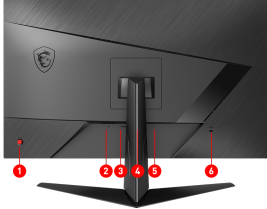

IPS Panel

Optimize the screen colors and brightness to enhance your viewing experience.

Night Vision

See every detail clearly in the dark, helping you find and attack enemies before they notice.

Power Input	100~240V, 50~60Hz
VESA Mounting	100 x 100 mm
Kensington Lock	Yes

CONNECTIONS

1. 5-way joystick navigator
2. DC Jack
3. 2x HDMI™ (1.4)
4. 1x Display Port (1.2a)
5. 1x Earphone out
6. Kensington lock
- 7.