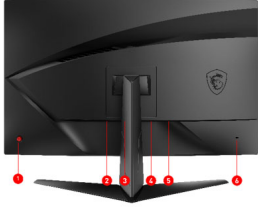

Active Display Area (mm)	597.888(H) X 336.312(Y)
Surface Treatment	Anti-glare

CONNECTIONS

1. 5-way joystick navigator
2. 1x HDMI™ (1.4)
3. 1x HDMI™ (1.4)
4. 1x Display Port (1.2)
5. 1x Earphone out
6. 1x Kensington Lock