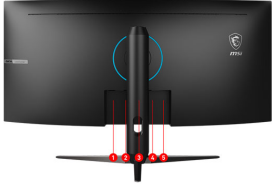

SPECIFICATIONS

Brightness (nits)	250
DCI-P3 / sRGB	89.48% / 112.2%
Panel Size	34" (86.36 cm)
Aspect ratio	21:9
Pixel Pitch (H x V)	0.23175(H) x 0.23175 (V)
Refresh Rate	100Hz
Response time	1ms(MPRT)
Viewing angle	178°(H) / 178°(V)
Curved	1500R
Contrast Ratio	3000:1
Adjustment (Pivot)	-5° ~ 5°
Compatibility	PC, Mac, PS5™, PS4™, Xbox, Mobile, Notebook * All trademarks and the registered trademarks are the property of their respective owners.
Carton Dimension (W X H X D)	810 x 510 x 270 mm / 31.89 x 20.08 x 10.63 inch
Dimension (W x H x D)	910 x 485 x 210 mm / 35.83 x 19.09 x 8.27 inch
Frameless Design	Yes
Weight	6.91 kg / 9.36 kg 15.24 lbs / 20.64 lbs
DCR	100000000:1
Adjustment (Tilt)	-5° ~ 20°
Note	Display Port: 3440 x 1440 (Up to 100Hz) HDMI™: 3440 x 1440 (Up to 100Hz) sRGB and DCI-P3 follow CIE1976 standard
Adjustment (Height)	0 - 90mm
Adjustment (Swivel)	-30° ~ 30°
Signal Frequency	58.56 to 148.1KHz(H) 48 to 100Hz(V)
Surface Treatment	Anti-glare
Power Input	100~240V, 50~60Hz
Power Type	External Adaptor 19V 3.42A
VESA Mounting	75 x 75 mm
Kensington Lock	Yes
Audio ports	1 x Earphone out
Panel Type	VA
Display Colors	16.7M

Video ports

1x DP (1.2)
1x HDMI™ (2.0)
1x HDMI™ (1.4)

CONNECTIONS

1. 1x HDMI™ 1.4
2. 1x HDMI™ 2.0
3. 1x Display Port 1.2a
4. 1x DC Jack
5. 1x Earphone out
- 6.