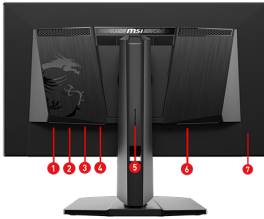

611.6 x 533 x 241.9mm
(24 x 20.9 x 9.5 inch)

Dimension without Stand (W x D x H)

611.6 x 357.7 x 55.76mm
(24 x 14 x 2.19 inch)

Note

HDMI™: 2560 x 1440 (Up to 240Hz)
DisplayPort: 2560 x 1440 (Up to 240Hz)
Type-C: 2560 x 1440 (Up to 240Hz)
Support: HDMI™ CEC, PIP/PBP; Non Support: KVM

Accessories

1x DisplayPort Cable (1.4a), 1x Power Cord (C13), 1x Quick Guide, 4x VESA Wall Mount Screw, 1x Fiber Cloth, 1x Color Report

CONNECTIONS

1. Headphone out
2. 2 x HDMI™ 2.1 (WQHD@240Hz)
3. DisplayPort 1.4a (HBR3)
4. Type-C (DP alt.) w/ 15W PD
5. 5-way Joystick Navigator
6. AC-in
7. Kensington lock