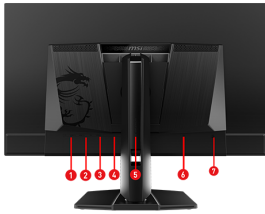

VESA DisplayHDR True Black 500

It has passed the VESA DisplayHDR True Black 500 Certification, meaning it can provide a display with the most realistic colors.

Dimension with Stand (W x D x H)	719.1 x 241.9 x 483.9 mm (28.3 x 9.5 x 19 inch)
Dimension without Stand (W x D x H)	719.1 x 69.26 x 483.9 mm (28.3 x 2.7 x 19 inch)
Note	HDMI™: 3840 x 2160 (Up to 240Hz) DisplayPort: 3840 x 2160 (Up to 240Hz) Support: HDMI™ CEC, PIP/PBP; Non Support: KVM
Accessories	1x DisplayPort Cable (1.4), 1x Power Cord (C13), 1x Quick Guide, 4x VESA Wall Mount Screw, 1x Fiber Cloth, 1x Color Report

CONNECTIONS

1. Earphone out
2. 2 x HDMI™ 2.1 (UHD@240Hz)
3. Display Port 1.4a
4. USB Type-C (PD 15W)
5. 5-way Joystick Navigator
6. AC-in
7. Kensington lock