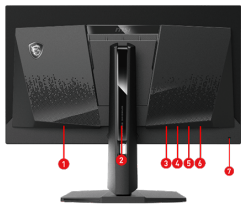

Modo consola	Supported Resolution & Refresh Rate: 1080p: 60Hz and 120Hz 1440p: 60Hz and 120Hz
	HDMI™ CEC: Supported VRR: PS5 and Xbox Supported
Soporte VESA	100 x 100 mm
Peso	8.2kg (18 lbs) / 10.9 kg (24.03 lbs)
Dimension with Stand (W x D x H)	609 x 242 x 416mm (23.9 x 9.52 x 16.37 inch)
Dimension without Stand (W x D x H)	609 x 72 x 362mm (23.9 x 2.8 x 14.2 inch)
Accesorios	1x DisplayPort Cable (1.4a), 1x Power Cord (C13), 1x Quick Guide, 4x VESA Wall Mount Screw
Garantía	3 years (including panel burn-in)
Observación	HDMI™: 2560 x 1440 (Up to 280Hz) DisplayPort: 2560 x 1440 (Up to 280Hz) Type-C: 2560 x 1440 (Up to 280Hz) Support: HDMI™ CEC; Non Support: PIP/PBP, KVM

CONNECTIONS

1. AC-in
2. 5-way Joystick Navigator
3. 2x HDMI™ 2.1 (WQHD@280Hz)
4. DisplayPort 1.4a (HBR3)
5. Type-C (DP alt.) w/ 15W PD
6. Headphone-out
7. Kensington lock