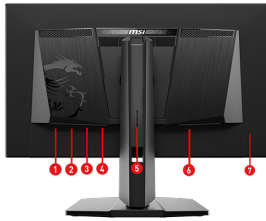

Dimension with Stand (W x D x H)

611.6 x 533 x 241.9mm
(24 x 20.9 x 9.5 inch)

Dimension without Stand (W x D x H)

611.6 x 357.7 x 55.76mm
(24 x 14 x 2.19 inch)

Accesorios

1x DisplayPort Cable (1.4a), 1x Power Cord (C13), 1x Quick Guide, 4x VESA Wall Mount Screw, 1x Fiber Cloth, 1x Color Report

Observación

HDMI™: 2560 x 1440 (Up to 240Hz)
DisplayPort: 2560 x 1440 (Up to 240Hz)
Type-C: 2560 x 1440 (Up to 240Hz)
Support: HDMI™ CEC, PIP/PBP; Non Support: KVM

CONNECTIONS

1. Headphone out
2. 2 x HDMI™ 2.1 (WQHD@240Hz)
3. DisplayPort 1.4a (HBR3)
4. Type-C (DP alt.) w/ 15W PD
5. 5-way Joystick Navigator
6. AC-in
7. Kensington lock