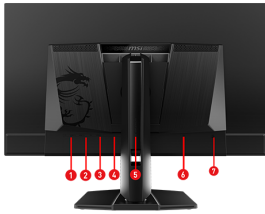

VESA CERTIFIED

VESA DisplayHDR True Black 500

It has passed the VESA DisplayHDR True Black 500 Certification, meaning it can provide a display with the most realistic colors.

Dimension with Stand (W x D x H)	719.1 x 241.9 x 483.9 mm (28.3 x 9.5 x 19 inch)
Dimension without Stand (W x D x H)	719.1 x 69.26 x 483.9 mm (28.3 x 2.7 x 19 inch)
Accesorios	1x DisplayPort Cable (1.4), 1x Power Cord (C13), 1x Quick Guide, 4x VESA Wall Mount Screw, 1x Fiber Cloth, 1x Color Report
Observación	HDMI™: 3840 x 2160 (Up to 240Hz) DisplayPort: 3840 x 2160 (Up to 240Hz) Support: HDMI™ CEC, PIP/PBP; Non Support: KVM

CONNECTIONS

1. Earphone out
2. 2 x HDMI™ 2.1 (UHD@240Hz)
3. Display Port 1.4a
4. USB Type-C (PD 15W)
5. 5-way Joystick Navigator
6. AC-in
7. Kensington lock