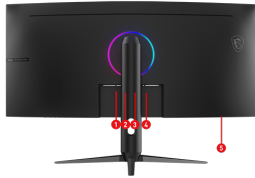

Dimension with Stand (W x D x H)	808.60 x 269.97 x 423.97 mm (31.8 x 10.6 x 16.6 inch)
Dimension without Stand (W x D x H)	808.60 x 119.67 x 363.95 mm (31.8 x 4.7 x 14.3 inch)
Accesorios	1x DisplayPort Cable (1.4a), 1x Power Cord (C13), 1x AC Adaptor, 1x Quick Guide, 4x VESA Screw
Observación	HDMI™ : 3440 x 1440 (Up to 100Hz) DisplayPort: 3440 x 1440 (Up to 200Hz) Support: HDMI™ CEC; PIP/PBP; Non Support: KVM

CONNECTIONS

1. 2x HDMI™ 2.0b (UWQHD@100Hz)
2. DisplayPort 1.4a (HBR3)
3. Headphone out
4. DC-in
5. Kensington lock