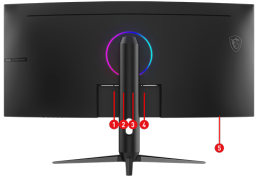

Dimension with Stand (W x D x H)	797.53 x 332.32 x 418.9 mm (31.3 x 13.08 x 16.4 inch)
Dimension without Stand (W x D x H)	797.53 x 158.18 x 363.02 mm (31.3 x 6.2 x 14.2 inch)
Accesorios	1x DisplayPort Cable (1.4a), 1x Power Cord (C13), 1x Power Adaptor, 1x Quick Guide, 4x VESA Screw
Observación	HDMI™: 3440 x 1440 (Up to 100Hz) DisplayPort: 3440 x 1440 (Up to 200Hz) Support: HDMI™ CEC; PIP/PBP; Non Support: KVM

CONNECTIONS

1. 5-Way Navi Key
2. 2x HDMI™ 2.0b (UWQHD@100Hz)
3. DisplayPort 1.4a (HBR3)
4. Headphone out
5. DC-in
6. Kensington lock