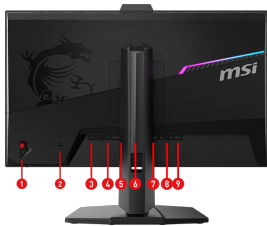

Modo consola	Supported Resolution & Refresh Rate: 1080p: 60Hz and 120Hz 1440p: 60Hz and 120Hz HDMI™ CEC: Not supported VRR: PS5 and Xbox Supported
Soporte VESA	100 x 100 mm
Peso	6.4 kg (14.11 lbs) / 9.9 kg (21.83 lbs)
Dimension with Stand (W x D x H)	614.3 x 227.9 x 422.2 mm (24.19 x 8.97 x 16.62 inch)
Dimension without Stand (W x D x H)	614.3 x 75.1 x 381.7 mm (24.19 x 2.96 x 15.03 inch)
Accesorios	1x DisplayPort Cable (1.4a), 1x HDMI™ Cable (2.1), 1x USB Type-B to A Cable, 1x USB Micro-B to Type-A Cable, 1x Power Cord (C5), 1x AC Adaptor, 1x Quick Guide, 4x VESA Wall Mount Screw
Observación	HDMI™: 2560 x 1440 (Up to 120Hz) DisplayPort: 2560 x 1440 (Up to 360Hz) Not supported: HDMI™ CEC, PIP/PBP, KVM

CONNECTIONS

1. 5-Way Navi Key
2. Kensington Lock
3. DC-in
4. Headphone-out
5. 2x HDMI™ 2.1 (WQHD@120Hz)
6. DisplayPort 1.4a (HBR3)
7. USB 5Gbps Type-B
8. 3x USB 5Gbps Type-A
9. USB 2.0 Micro-B (FW Update only)