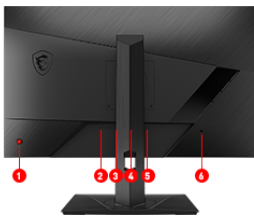

Socket	External Adaptor 20V 2.25A
Socket	25W
Socket	54 to 162KHz (H) 48 to 144Hz (V)
Socket	-5° ~ 20°
Socket	540.2 x 411.6 x 228.2 mm / 21.27 x 16.20 x 8.98 inch
Socket	606 x 409 x 172 mm / 23.86 x 16.10 x 6.77 inch
Socket	3.33kg / 5.0kg 7.34lbs / 11.02lbs
Socket	Yes
Socket	Display Port: 1920 x 1080 (Up to 144Hz) HDMI™: 1920 x 1080 (Up to 144Hz) The color gamut follows the CIE 1976 testing standard.
Tecnología compatible	Adaptive Sync
Control	5-way OSD navigation joystick
Tamaño (An x Al x Pr)	612.5 x 403.6 x 233.7 mm / 24.11 x 15.89 x 9.2 inch
Tamaño de la caja (An X Al X P)	765 x 490 x 183 mm / 30.12 x 19.29 x 7.2 inch
Diseño sin marcos	Yes
Power consumption	27W
Modo consola	FHD @ 120Hz
Compatibilidad	PC, Mac, PS5™, PS4™, Xbox, Mobile, Notebook * All trademarks and the registered trademarks are the property of their respective owners.
Soporte VESA	100 x 100 mm
Peso	6.40kg / 8.80kg 14.11lbs / 19.40lbs
Observación	Display Port: 1920 x 1080 (Up to 144Hz) HDMI™: 1920 x 1080 (Up to 144Hz) The color gamut follows the CIE 1976 testing standard.

CONNECTIONS

1. 5-way joystick navigator
2. DC Jack
3. 2x HDMI™ (1.4)
4. 1x Display Port (1.2a)
5. 1x Earphone out
6. Kensington lock