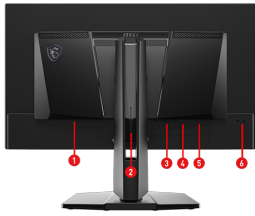

CONNECTIONS

1. AC-in
2. 5-way Joystick Navigator
3. 2 x HDMI™ 2.1 (WQHD@240Hz)
4. DisplayPort 1.4a (HBR3)
5. Headphone out
6. Kensington lock