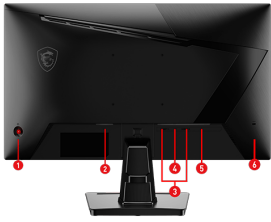

Weight (NW / GW)	3.25 kg (7.1 lbs) / 4.75 kg (10.4 lbs)
Carton Dimension (W X D X H)	630 x 125 x 404 mm (24.8 x 4.9 x 15.9 inch)
Accessories	1x HDMI™ Cable (2.0), 1x Power Cord (C13), 1x Quick Guide, 4x Stand Screw
Note	HDMI™ : 1920 x 1080 (Up to 200Hz) DisplayPort: 1920 x 1080 (Up to 200Hz) Support: HDMI™ CEC; Non Support: KVM, PIP/PBP

CONNECTIONS

1. 5-Way Navi Key
2. AC-in
3. 2x HDMI™ 2.0b (FHD@200Hz)
4. DisplayPort 1.2a
5. Headphone-out
6. Kensington Lock