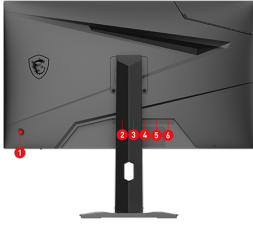

### Adjustable Stand

Maximize your productivity and comfort with the adjustable stand.

1. 5-way joystick navigator
2. DC jack
3. Earphone out
4. 2x HDMI™ (2.0b)
5. 1x Display Port (1.4a)
6. Type-C (15W PD Charging)