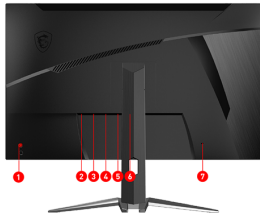

## SPECIFICATIONS

面板尺寸	31.5"
顯示區域(MM)	697.344(H) x 392.256(V)
曲面螢幕	1000R
Panel Type	VA
最佳解析度	2560 x 1440 (WQHD)
像素 (H x V)	0.2724(H) x 0.2724(V)
螢幕比例	16:9
亮度	250
靜態對比度	2500 : 1
動態對比度(DCR)	100000000:1
訊號頻率	90.9~251.1 KHz(H), 48~170 Hz(V)
更新頻率	170Hz
Response time	1ms (MPRT)
<b>DYNAMIC REFRESH RATE TECHNOLOGY</b>	FreeSync Premium
<b>HDR Support</b>	HDR Ready
<b>Video ports</b>	2x HDMI™ (Supports 2560x1440P@144Hz as specified in HDMI™ 2.0b) 1x DP (Supports 2560x1440P@170Hz as specified in DisplayPort 1.2a by DP Overclocking)
音頻接口	1 x Earphone out
可視角度	178°(H) / 178°(V)
<b>Adobe RGB / DCI-P3 / sRGB</b>	89.8% / 91.6% / 115.4%
表面處理	Anti-glare
色彩顯示	1.07B
<b>Power Type</b>	External Adaptor
電源輸入	100~240V
調整 (仰角)	-5° ~ 20°
調整 (高度)	0-100mm
背辛頓鎖孔	Yes
<b>Dimension (W x D x H)</b>	701x 269 x 480mm 701 x 128 x 428mm
<b>Carton Dimension (W X D X H)</b>	WW carton:885 x 200 x 654mm Outer:900 x 215 x 679mm
<b>Frameless Design</b>	Yes
<b>VESA安裝</b>	100 x 100 mm
重量	7.7kg / 10.9kg
<b>PIP / PBP Function</b>	N/A

## FEATURES

- Curved Gaming™**  
View more of your game. MSI Curved Gaming™ monitors are perfect for gamers to play their games.
- 1000R**  
Enjoy the most immersive gameplay with 1000R curvature rate.
- WQHD (2560 x 1440)**  
Game titles will even look better, displaying more details due to the WQHD (2560 x 1440) resolution.
- Rapid Boost (170Hz + 1ms)**  
Experience smooth gaming with a blazing fast refresh rate, that gives you the upperhand in fast moving games.
- CEC Profile**  
Set up profiles for multiple sets of devices and can automatically detect your settings.
- Console Mode**  
Best solution for console users: FHD/WQHD/UWQHD@120Hz, 2K Resolution PS5™ Optimization.

## CONNECTIONS

1. 5-way joystick navigator
2. 1 x Power Jack
3. 1 x DisplayPort (1.2a)
4. 1 x HDMI™ (2.0b)
5. 1 x HDMI™ (2.0b)
6. 1 x Earphone out
7. 1 x Kensington Lock